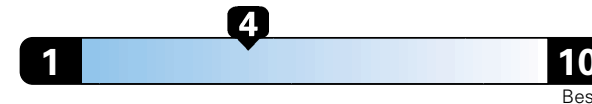

2022

PACIFICA TOURING L AWD

For more information visit: www.chrysler.com
or call 1-800-CHRYSLER

FCA US LLC

THIS VEHICLE IS MANUFACTURED TO MEET SPECIFIC UNITED STATES REQUIREMENTS. THIS VEHICLE IS NOT MANUFACTURED FOR SALE OR REGISTRATION OUTSIDE OF THE UNITED STATES.

MANUFACTURER'S SUGGESTED RETAIL PRICE OF THIS MODEL INCLUDING DEALER PREPARATION

Base Price: $44,120

CHRYSLER PACIFICA TOURING L
Exterior Color: Granite Crystal Metallic Clear-Coat Exterior Paint
Interior Color: Black / Alloy / Black Interior Colors
Interior: McKinley Leather Perforated Bucket Seats
Engine: 3.6L V6 24V VVT Engine with Stop/Start
Transmission: 9-Speed Automatic Transmission
STANDARD EQUIPMENT (UNLESS REPLACED BY OPTIONAL EQUIPMENT)
FUNCTIONAL/SAFETY FEATURES

- Safety Sphere
- 360 Surround-View Camera System
- ParkSense® Front and Rear Park-Assist with Stop
- Parallel and Perpendicular Park-Assist with Stop
- Adaptive Cruise Control with Stop and Go
- Blind-Spot and Rear Cross-Path Detection
- Lane-Departure Warning Plus
- Full-Speed Forward-Collision Warning Plus
- Pedestrian Emergency Braking
- Advanced Brake-Assist
- Rain-Sensitive Windshield Wipers
- Advanced Multistage Front Air Bags
- Driver Inflatable Knee-Bolster Air Bag
- Passenger Inflatable Knee-Bolster Air Bag
- Supplemental Side-Curtain All-Rows Air Bags
- Supplemental Front Seat-Mounted Side Air Bags
- LATCH-Ready Child-Seat Anchor System
- Rear-Seat Reminder Alert
- Sentry Key® Theft Deterrent System
- Remote Proximity Keyless Entry for All Doors
- Push-Button Start
- Remote Start System
- Tire Service Kit

INTERIOR FEATURES